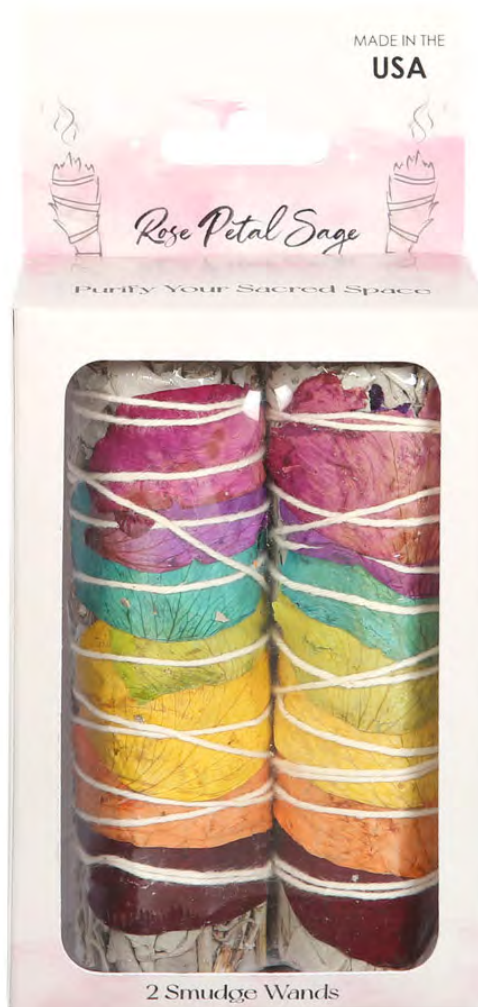

Product Code

WT_67423

Set of 2 Rose Petal Sage Smudge Wands

Barcode: 5056131141667

Product Description

This set includes 2 bundles of dried white sage, known as smudge sticks or wands, accented by a rainbow of dried rose petals. Traditionally used for spiritual cleansing rituals, smudge sticks are essential tools in reiki, witchcraft and other sacred practices. Made in the USA. Designed by Something Different Wholesale and part of the White Witch range of modern witchcraft supplies and self-care gifts.

The product is manufactured in USA

Product Dimensions:

H: 11cm x W: 4cm x D: 4cm

Product Weight:

70g

Product Materials :

Gems & Stones

Packaging Materials: