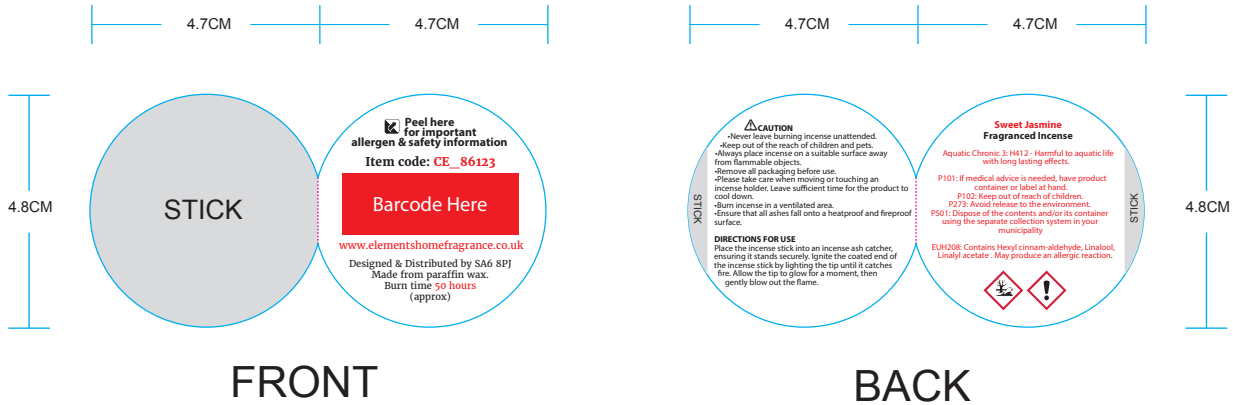

Incense warning - Cone

⚠ CAUTION

- •Never leave burning incense unattended.
- •Keep out of the reach of children and pets.
- •Always place incense on a suitable surface away from flammable objects.
- •Remove all packaging before use.
- •Please take care when moving or touching an incense holder. Leave sufficient time for the product to cool down.
- •Burn incense in a ventilated area.
- •Ensure that all ashes fall onto a heatproof and fireproof surface.

⚠ WARNING: May cause irritation if in direct contact with eyes.

DIRECTIONS FOR USE
Place the incense cone into an incense holder, ensuring it stands securely. Ignite the top end of the incense cone by lighting the tip until it catches fire. Allow the tip to glow for a moment, then gently blow out the flame. Enjoy the fragrant aroma as the incense cone releases its scent into the air.

Change all information highlighted in RED

2 pictograms below. If the product is not classified as hazardous according to GB CLP Regulation. Please remove pictograms below accordingly.

Include if there is CLP Info. Harmful to aquatic life with long lasting effects.

Include if there is a precautionary statement/Supplementary information (Allergens),

Sweet Jasmine Fragranced Candle Aquatic Chronic 3: H412 - Harmful to aquatic life with long lasting effects. P101: If medical advice is needed, have product container or label at hand. P102: Keep out of reach of children. P273: Avoid release to the environment. P501: Dispose of the contents and/or its container using the separate collection system in your municipality. EUH208: Contains Hexyl cinnamyl aldehyde, Linalool, Linalyl acetate. May produce an allergic reaction.	← Incense Scent ← CLP Info ← Precautionary statements ← Supplementary information (Allergens)